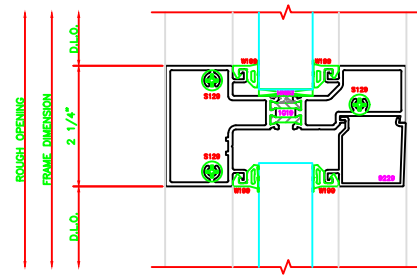

400	JAMB
	403
	SCREW SPLINE

600	VERTICAL
	403
	SCREW SPLINE

601	EXPANSION VERTICAL
	403
	SCREW SPLINE

401	JAMB
	403
	SCREW SPLINE

100	I.G. HEAD
	403
	SCREW SPLINE

500	I.G. HORIZONTAL
	403
	SCREW SPLINE

200	I.G. SILL
	403
	SCREW SPLINE