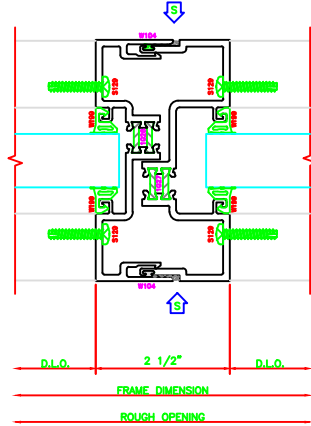

400	JAMB
	403
	SCREW SPLINE

600	VERTICAL
	403
	SCREW SPLINE

601	EXPANSION VERTICAL
	403
	SCREW SPLINE

401	JAMB
	403
	SCREW SPLINE

100	I.G. HEAD
	403
	SCREW SPLINE

500	I.G. HORIZONTAL
	403
	SCREW SPLINE

200	I.G. SILL
	403
	SCREW SPLINE